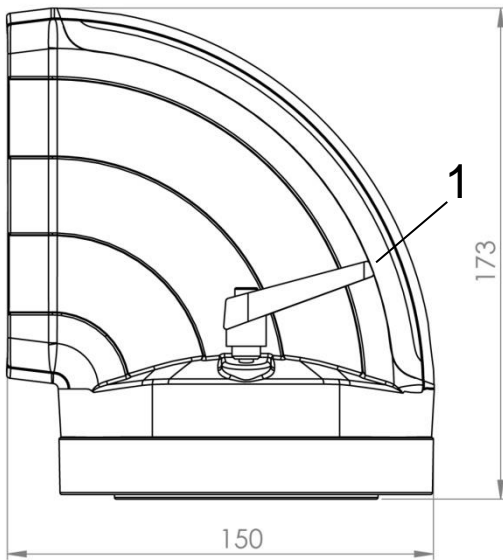

TK120.400

Rotatable Panel 90° Angle Coupling

Weight (gr)	2.365
Color / Ral Code	7035 / 7016
Package	1
Package Dimension (mm)	215 x 145 x 170
Diameter (mm)	Ø 130
Movement	310°

Braking Arm