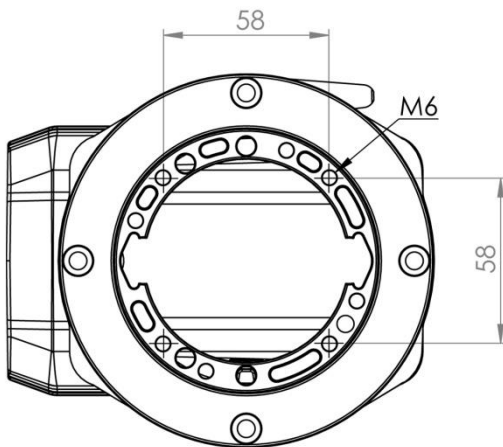

TK120.400

Rotatable Panel 90° Angle Coupling

Weight (gr)	2.365
Color / Ral Code	7035 / 7016
Package	1
Package Dimension (mm)	215 x 145 x 170
Diameter (mm)	Ø 130
Movement	310°

Braking Arm