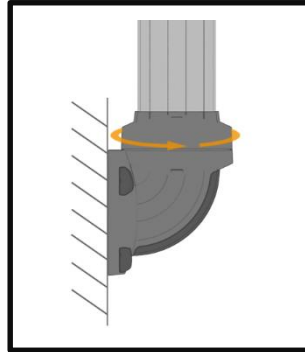

TK045.710

Rotatable Wall-Mounted Hinge Vertical Outlet

| | |
|-----------------------|-------------|
| Weight (gr) | 1.700 |
| Color / Ral Code | RAL7035 |
| Package | 1 |
| Package Dimension(mm) | 145x135x150 |
| Movement | 310° |