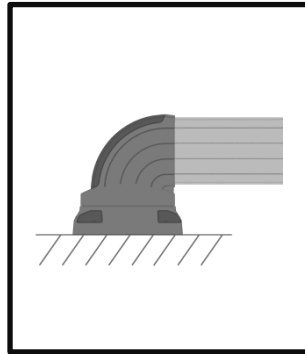

TK045.600

Rotatable Top Mounted 90° Angle Joint

Weight (gr)	1750
Color / Ral Code	RAL7035
Package	1
Package Dimension (mm)	120x130x120
Movement	310°