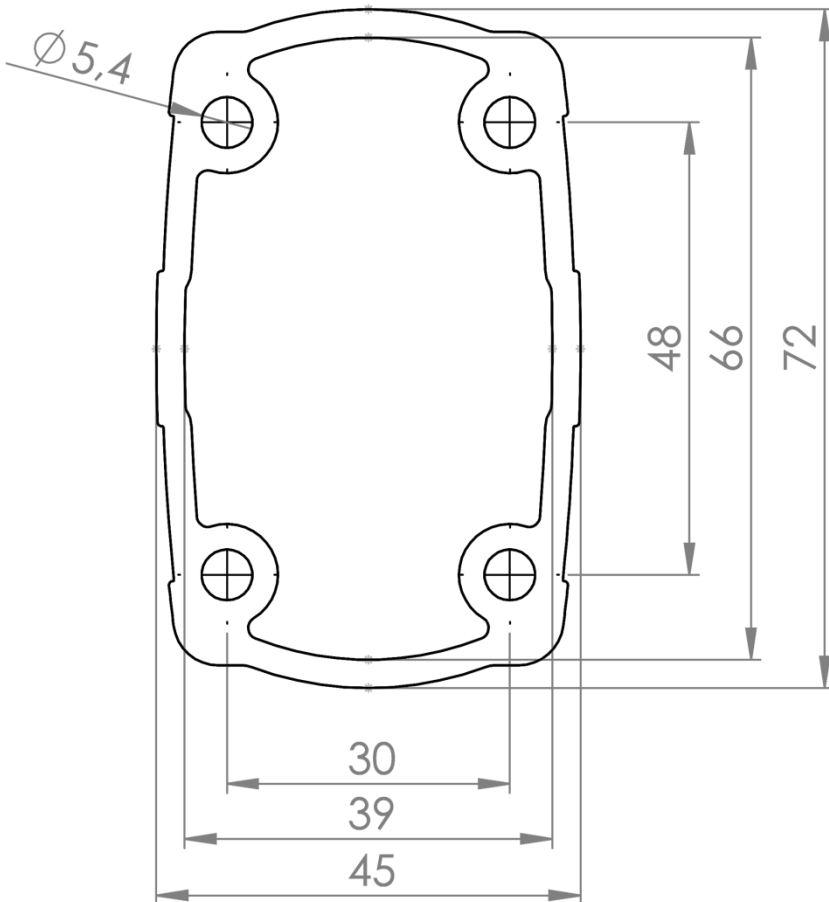

TK045.200 Carrier Arm Profile

Length (mm)	2000
Weight (gr)	4400
Color/Ral Code	RAL7035
Package	1
Package Dimension(mm)	50x75x2005

Carrier Arm Profile Length (mm) : 250 - 500 - 750 - 1000 - 1250 - 1500 - 1750 - 2000