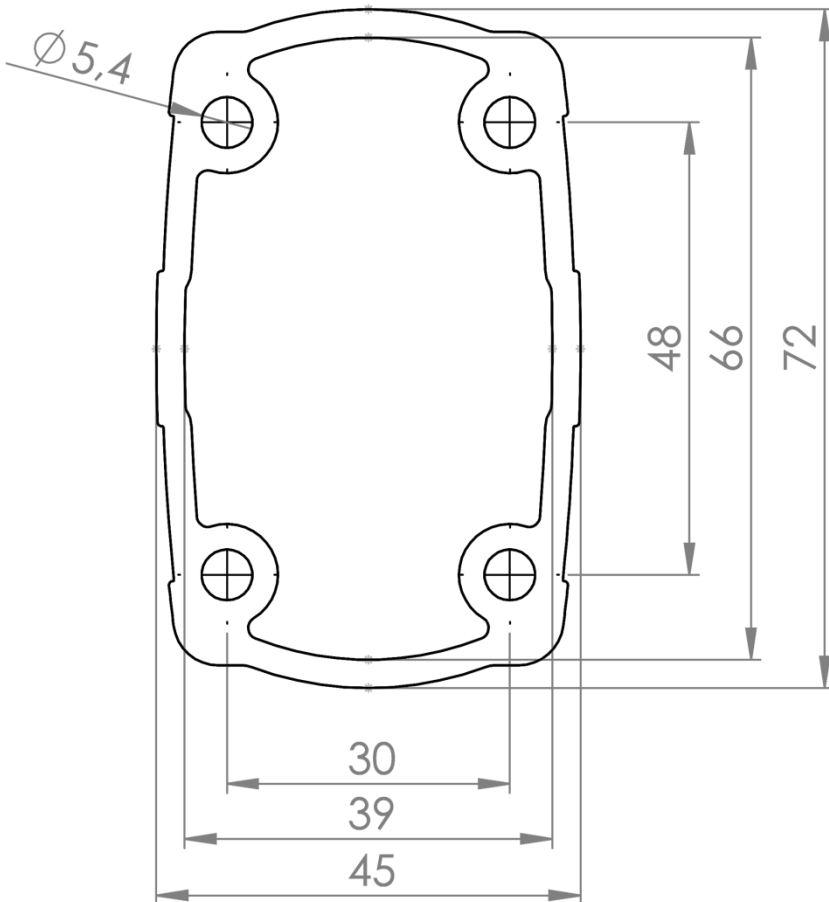

TK045.100 Carrier Arm Profile

Length (mm)	1000
Weight (gr)	2200
Color/Ral Code	RAL7035
Package	1
Package Dimension(mm)	50x75x1005

Carrier Arm Profile Length (mm) : 250 - 500 - 750 - 1000 - 1250 - 1500 - 1750 - 2000