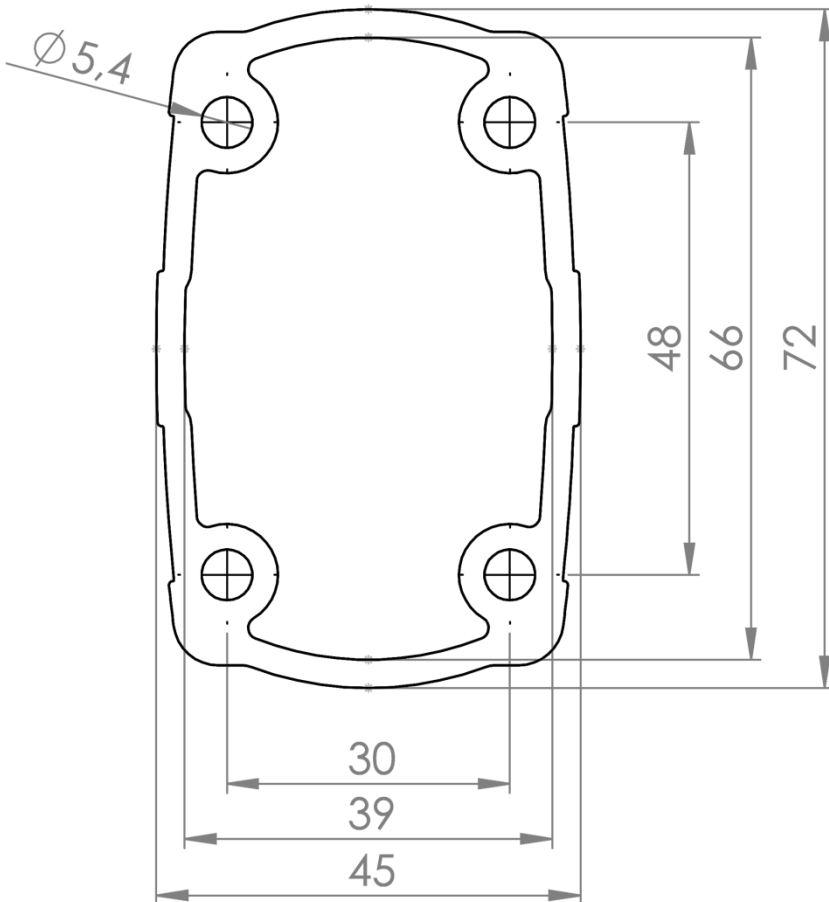

TK045.075 Carrier Arm Profile

Length (mm)	750
Weight (gr)	1650
Color/Ral Code	RAL7035
Package	1
Package Dimension(mm)	50x75x755

Carrier Arm Profile Length (mm) : 250 - 500 - 750 - 1000 - 1250 - 1500 - 1750 - 2000